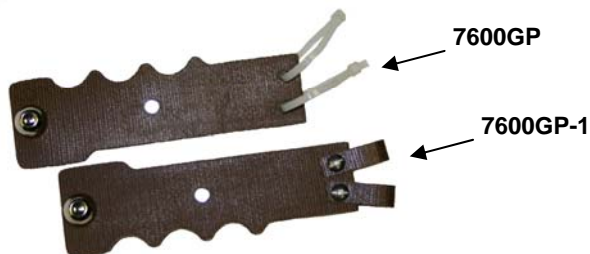

## Description

The Miller StopFall System features a rugged pole strap constructed of nylon safety strapping with a non-slip rubber belting interior and a nylon webbing security strap with rubber belting and unique gaffs that bite into wood poles, whether dry, wet, conduit or ice covered. The StopFall System easily adjusts to fit poles with a 25 to 50-inch (635 to 1270 mm) circumference.

### Pole Strap:

Webbing: Polyester and Goodyear belting material  
 Wear Pad: Rubber  
 Hardware: Steel and Stainless Steel

### Cross Strap:

Webbing: Polyester  
 Wear Pad: Rubber  
 Hardware: Steel and Stainless Steel

7600A/YL

7600B/YL

### Gaff Pullers Accessory:

Belting: Nylon 3ply  
 Bag Stud: Nickel plated Steel  
 Rivet/Washer: Zinc Plated Steel  
 Cable Tie: 12 in. (305mm)  
 Leather Tie: 3.5 in. (89mm)

Label: Valeron

\*All hardware meets salt spray test requirements.